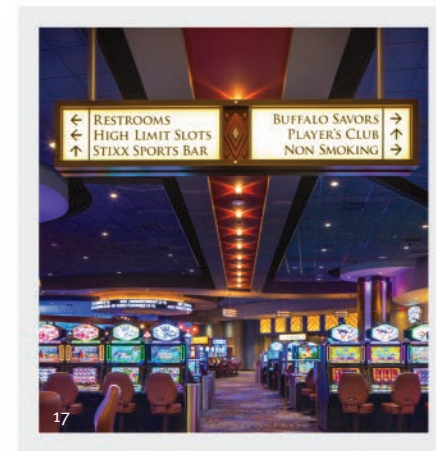

13

16

19

PROJECT NAME AND LOCATION

- 1-3 Wind Creek Casino & Hotel
  Montgomery, AL
- 4-5 Northern Quest Resort & Casino
  Spokane, WA
- 7-9 Potawatomi Hotel & Casino
  Milwaukee, WI
- 10-12 Desert Diamond West Valley Casino
  Phoenix, AZ
- 13-15 WinStar World Casino & Resort
  Thackerville, OK
- 16-17 Seneca Buffalo Creek Casino
  Buffalo, NY
- 18 Horseshoe Casino
  Baltimore, MD
- 19-20 Isle Casino Hotel
  Bettendorf, IA
- 21 Four Winds Casino
  New Buffalo, MI

14

17

20

FOLLOWING PAGE - INTERNATIONAL

- 22 Dubai International Financial Centre
  Dubai, UAE
- 23 Mohammed bin Zayed City
  Abu Dhabi, UAE
- 24 Dubai Festival City
  Dubai, UAE
- 25 Opalus
  Guangzhou, CHINA
- 26 Vanke Plaza
  Shenzhen, CHINA

15

18

21