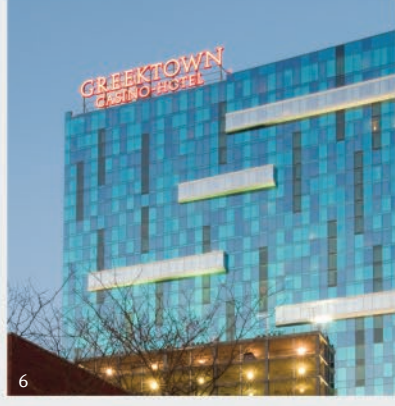

LORENC+YOO DESIGN

GAMING

13

16

19

PROJECT NAME AND LOCATION

- 1-3 Wind Creek Casino & Hotel
Montgomery, AL
- 4-5 Northern Quest Resort & Casino
Spokane, WA
- 7-9 Potawatomi Hotel & Casino
Milwaukee, WI
- 10-12 Desert Diamond West Valley Casino
Phoenix, AZ
- 13-15 WinStar World Casino & Resort
Thackerville, OK
- 16-17 Seneca Buffalo Creek Casino
Buffalo, NY
- 18 Horseshoe Casino
Baltimore, MD
- 19-20 Isle Casino Hotel
Bettendorf, IA
- 21 Four Winds Casino
New Buffalo, MI

14

17

20

FOLLOWING PAGE - INTERNATIONAL

- 22 Dubai International Financial Centre
Dubai, UAE
- 23 Mohammed bin Zayed City
Abu Dhabi, UAE
- 24 Dubai Festival City
Dubai, UAE
- 25 Opalus
Guangzhou, CHINA
- 26 Vanke Plaza
Shenzhen, CHINA