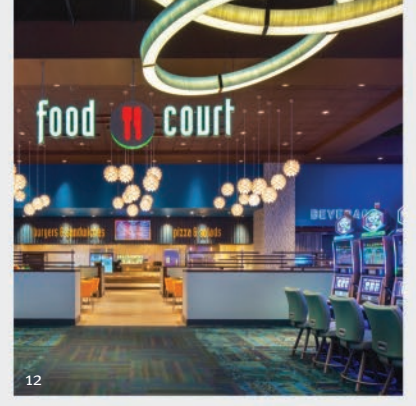

LORENC+YOO DESIGN

GAMING

13

16

19

PROJECT NAME AND LOCATION

- 1-3 Wind Creek Casino & Hotel
Montgomery, AL
- 4-5 Northern Quest Resort & Casino
Spokane, WA
- 7-9 Potawatomi Hotel & Casino
Milwaukee, WI
- 10-12 Desert Diamond West Valley Casino
Phoenix, AZ
- 13-15 WinStar World Casino & Resort
Thackerville, OK
- 16-17 Seneca Buffalo Creek Casino
Buffalo, NY
- 18 Horseshoe Casino
Baltimore, MD
- 19-20 Isle Casino Hotel
Bettendorf, IA
- 21 Four Winds Casino
New Buffalo, MI