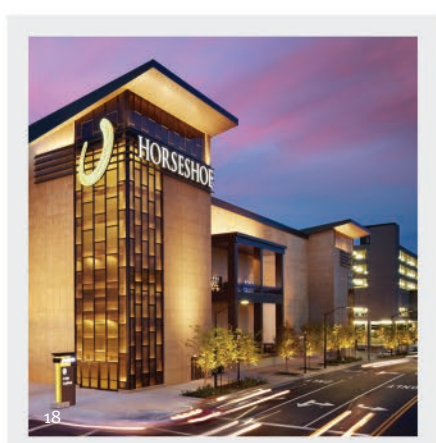

13

16

19

PROJECT NAME AND LOCATION

- 1-3 Wind Creek Casino & Hotel
  Montgomery, AL
- 4-5 Northern Quest Resort & Casino
  Spokane, WA
- 7-9 Potawatomi Hotel & Casino
  Milwaukee, WI
- 10-12 Desert Diamond West Valley Casino
  Phoenix, AZ
- 13-15 WinStar World Casino & Resort
  Thackerville, OK
- 16-17 Seneca Buffalo Creek Casino
  Buffalo, NY
- 18 Horseshoe Casino
  Baltimore, MD
- 19-20 Isle Casino Hotel
  Bettendorf, IA
- 21 Four Winds Casino
  New Buffalo, MI

14

17

20

FOLLOWING PAGE - INTERNATIONAL

- 22 Dubai International Financial Centre
  Dubai, UAE
- 23 Mohammed bin Zayed City
  Abu Dhabi, UAE
- 24 Dubai Festival City
  Dubai, UAE
- 25 Opalus
  Guangzhou, CHINA
- 26 Vanke Plaza
  Shenzhen, CHINA

15

18

21