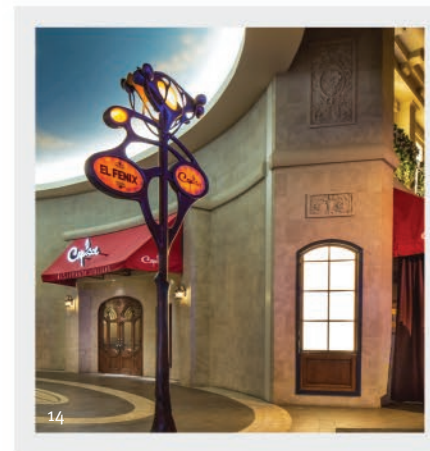

LORENC+YOO DESIGN

GAMING

13

16

19

PROJECT NAME AND LOCATION

- 1-3 Wind Creek Casino & Hotel
Montgomery, AL
- 4-5 Northern Quest Resort & Casino
Spokane, WA
- 7-9 Potawatomi Hotel & Casino
Milwaukee, WI
- 10-12 Desert Diamond West Valley Casino
Phoenix, AZ
- 13-15 WinStar World Casino & Resort
Thackerville, OK
- 16-17 Seneca Buffalo Creek Casino
Buffalo, NY
- 18 Horseshoe Casino
Baltimore, MD
- 19-20 Isle Casino Hotel
Bettendorf, IA
- 21 Four Winds Casino
New Buffalo, MI